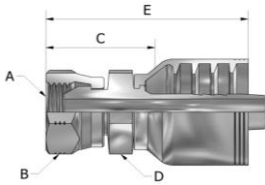

DP305 SERIES(BSP Female Straight)

LIST

PART NUMBER	Products Description									
	Hose In-Dia	Thread PF	Nut Hex		Tail-Growth		Nipple Hex		Overall length	
			MM	Inch	MM	Inch	MM	Inch	MM	Inch
			A	B	C		D		E	
DP305-04-06	3/8	1/4-19	19.0	0.7	34.3	1.35	19.0	0.75	59.2	2.33
DP305-06-06	3/8	3/8-19	22.0	0.9	37.6	1.48	22.0	0.87	62.5	2.46
DP305-06-08	1/2	3/8-19	22.0	0.9	38.2	1.50	22.0	0.87	68.6	2.70
DP305-08-06	3/8	1/2-14	27.0	1.1	41.3	1.63	24.0	0.94	66.2	2.61
DP305-08-08	1/2	1/2-14	27.0	1.1	41.3	1.63	27.0	1.06	71.7	2.82
DP305-10-08	1/2	5/8-14	28.6	1.1	38.5	1.52	27.0	1.06	68.9	2.71
DP305-12-08	1/2	3/4-14	36.0	1.4	45.8	1.80	36.0	1.42	76.2	3.00

DP345 SERIES(BSP Female 45° Elbow)

LIST

PART NUMBER	Products Description									
	Hose In-Dia	Thread PF	Nut Hex		Tail-Growth		Drop		Overall length	
			MM	Inch	MM	Inch	MM	Inch	MM	Inch
			A	B	C		D		E	
DP345-06-06	3/8	3/8-19	22.0	0.87	45.7	1.80	22.2	0.87	70.6	2.78
DP345-08-06	3/8	1/2-14	27.0	1.06	59.3	2.33	28.8	1.13	84.2	3.31
DP345-08-08	1/2	1/2-14	27.0	1.06	54.1	2.13	28.0	1.10	84.5	3.33
DP345-10-08	1/2	5/8-14	28.6	1.12	54.0	2.13	27.6	1.09	84.4	3.32

DP395 SERIES(BSP Female 90° Elbow)

LIST

PART NUMBER	Products Description									
	Hose In-Dia	Thread PF	Nut Hex		Tail-Growth		Drop		Overall length	
			MM	Inch	MM	Inch	MM	Inch	MM	Inch
			A	B	C		D		E	
DP395-04-06	3/8	1/4-19	19.0	0.75	31.8	1.25	35.3	1.39	56.7	2.23
DP395-06-06	3/8	3/8-19	22.0	0.87	31.1	1.22	40.4	1.59	56.0	2.20
DP395-06-06B	3/8	3/8-19	22.0	0.87	27.1	1.07	35.4	1.39	52.0	2.05
DP395-06-06D55	3/8	3/8-19	22.0	0.87	31.1	1.22	62.4	2.46	56.0	2.20
DP395-08-06	3/8	1/2-14	27.0	1.06	39.3	1.55	50.6	1.99	64.2	2.53
DP395-08-08	1/2	1/2-14	27.0	1.06	38.1	1.50	50.6	1.99	68.5	2.70
DP395-08-08B	1/2	1/2-14	27.0	1.06	32.8	1.29	42.0	1.65	63.2	2.49
DP395-08-08D80	1/2	1/2-14	27.0	1.06	35.2	1.39	89.7	3.53	65.6	2.58
DP395-12-08H32	1/2	3/4-14	32.0	1.26	38.1	1.50	51.3	2.02	68.5	2.70
DP395-12-08	1/2	3/4-14	36.0	1.42	38.1	1.50	51.3	2.02	68.5	2.70