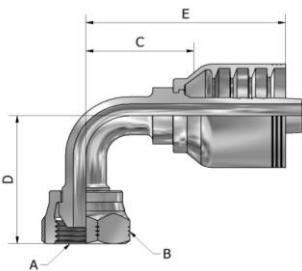

DP305 SERIES(BSP Female Straight)

LIST

PART NUMBER	Products Description									
	Hose In-Dia	Thread PF	Nut Hex		Tail-Growth		Nipple Hex		Overall length	
			MM	Inch	MM	Inch	MM	Inch	MM	Inch
			A	B	C		D		E	
DP305-04-06	3/8	1/4-19	19.0	0.7	34.3	1.35	19.0	0.75	59.2	2.33
DP305-06-06	3/8	3/8-19	22.0	0.9	37.6	1.48	22.0	0.87	62.5	2.46
DP305-06-08	1/2	3/8-19	22.0	0.9	38.2	1.50	22.0	0.87	68.6	2.70
DP305-08-06	3/8	1/2-14	27.0	1.1	41.3	1.63	24.0	0.94	66.2	2.61
DP305-08-08	1/2	1/2-14	27.0	1.1	41.3	1.63	27.0	1.06	71.7	2.82
DP305-10-08	1/2	5/8-14	28.6	1.1	38.5	1.52	27.0	1.06	68.9	2.71
DP305-12-08	1/2	3/4-14	36.0	1.4	45.8	1.80	36.0	1.42	76.2	3.00

DP345 SERIES(BSP Female 45° Elbow)

LIST

PART NUMBER	Products Description									
	Hose In-Dia	Thread PF	Nut Hex		Tail-Growth		Drop		Overall length	
			MM	Inch	MM	Inch	MM	Inch	MM	Inch
			A	B	C		D		E	
DP345-06-06	3/8	3/8-19	22.0	0.87	45.7	1.80	22.2	0.87	70.6	2.78
DP345-08-06	3/8	1/2-14	27.0	1.06	59.3	2.33	28.8	1.13	84.2	3.31
DP345-08-08	1/2	1/2-14	27.0	1.06	54.1	2.13	28.0	1.10	84.5	3.33
DP345-10-08	1/2	5/8-14	28.6	1.12	54.0	2.13	27.6	1.09	84.4	3.32

DP395 SERIES(BSP Female 90° Elbow)

LIST

PART NUMBER	Products Description									
	Hose In-Dia	Thread PF	Nut Hex		Tail-Growth		Drop		Overall length	
			MM	Inch	MM	Inch	MM	Inch	MM	Inch
			A	B	C		D		E	
DP395-04-06	3/8	1/4-19	19.0	0.75	31.8	1.25	35.3	1.39	56.7	2.23
DP395-06-06	3/8	3/8-19	22.0	0.87	31.1	1.22	40.4	1.59	56.0	2.20
DP395-06-06B	3/8	3/8-19	22.0	0.87	27.1	1.07	35.4	1.39	52.0	2.05
DP395-06-06D55	3/8	3/8-19	22.0	0.87	31.1	1.22	62.4	2.46	56.0	2.20
DP395-08-06	3/8	1/2-14	27.0	1.06	39.3	1.55	50.6	1.99	64.2	2.53
DP395-08-08	1/2	1/2-14	27.0	1.06	38.1	1.50	50.6	1.99	68.5	2.70
DP395-08-08B	1/2	1/2-14	27.0	1.06	32.8	1.29	42.0	1.65	63.2	2.49
DP395-08-08D80	1/2	1/2-14	27.0	1.06	35.2	1.39	89.7	3.53	65.6	2.58
DP395-12-08H32	1/2	3/4-14	32.0	1.26	38.1	1.50	51.3	2.02	68.5	2.70
DP395-12-08	1/2	3/4-14	36.0	1.42	38.1	1.50	51.3	2.02	68.5	2.70