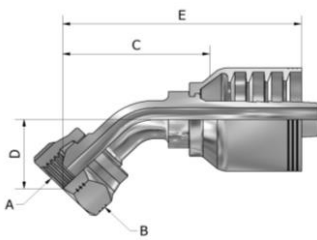

DP305 SERIES(BSP Female Straight)

LIST

PART NUMBER	Products Description									
	Hose In-Dia	Thread PF	Nut Hex		Tail-Growth		Nipple Hex		Overall length	
			MM	Inch	MM	Inch	MM	Inch	MM	Inch
			A	B	C		D		E	
DP305-04-06	3/8	1/4-19	19.0	0.7	34.3	1.35	19.0	0.75	59.2	2.33
DP305-06-06	3/8	3/8-19	22.0	0.9	37.6	1.48	22.0	0.87	62.5	2.46
DP305-06-08	1/2	3/8-19	22.0	0.9	38.2	1.50	22.0	0.87	68.6	2.70
DP305-08-06	3/8	1/2-14	27.0	1.1	41.3	1.63	24.0	0.94	66.2	2.61
DP305-08-08	1/2	1/2-14	27.0	1.1	41.3	1.63	27.0	1.06	71.7	2.82
DP305-10-08	1/2	5/8-14	28.6	1.1	38.5	1.52	27.0	1.06	68.9	2.71
DP305-12-08	1/2	3/4-14	36.0	1.4	45.8	1.80	36.0	1.42	76.2	3.00

DP345 SERIES(BSP Female 45° Elbow)

LIST

PART NUMBER	Products Description									
	Hose In-Dia	Thread PF	Nut Hex		Tail-Growth		Drop		Overall length	
			MM	Inch	MM	Inch	MM	Inch	MM	Inch
			A	B	C		D		E	
DP345-06-06	3/8	3/8-19	22.0	0.87	45.7	1.80	22.2	0.87	70.6	2.78
DP345-08-06	3/8	1/2-14	27.0	1.06	59.3	2.33	28.8	1.13	84.2	3.31
DP345-08-08	1/2	1/2-14	27.0	1.06	54.1	2.13	28.0	1.10	84.5	3.33
DP345-10-08	1/2	5/8-14	28.6	1.12	54.0	2.13	27.6	1.09	84.4	3.32

DP395 SERIES(BSP Female 90° Elbow)

LIST

PART NUMBER	Products Description									
	Hose In-Dia	Thread PF	Nut Hex		Tail-Growth		Drop		Overall length	
			MM	Inch	MM	Inch	MM	Inch	MM	Inch
			A	B	C		D		E	
DP395-04-06	3/8	1/4-19	19.0	0.75	31.8	1.25	35.3	1.39	56.7	2.23
DP395-06-06	3/8	3/8-19	22.0	0.87	31.1	1.22	40.4	1.59	56.0	2.20
DP395-06-06B	3/8	3/8-19	22.0	0.87	27.1	1.07	35.4	1.39	52.0	2.05
DP395-06-06D55	3/8	3/8-19	22.0	0.87	31.1	1.22	62.4	2.46	56.0	2.20
DP395-08-06	3/8	1/2-14	27.0	1.06	39.3	1.55	50.6	1.99	64.2	2.53
DP395-08-08	1/2	1/2-14	27.0	1.06	38.1	1.50	50.6	1.99	68.5	2.70
DP395-08-08B	1/2	1/2-14	27.0	1.06	32.8	1.29	42.0	1.65	63.2	2.49
DP395-08-08D80	1/2	1/2-14	27.0	1.06	35.2	1.39	89.7	3.53	65.6	2.58
DP395-12-08H32	1/2	3/4-14	32.0	1.26	38.1	1.50	51.3	2.02	68.5	2.70
DP395-12-08	1/2	3/4-14	36.0	1.42	38.1	1.50	51.3	2.02	68.5	2.70